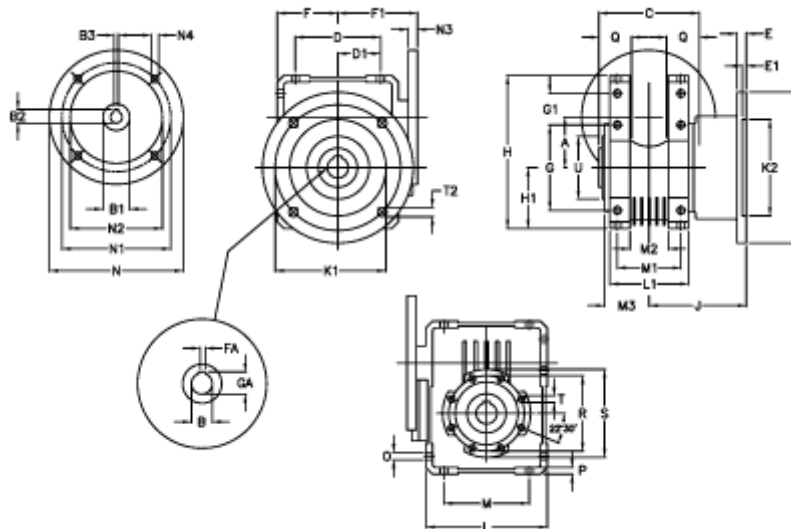

Article number: 392208608043036

Description: Worm Gear with Torque Limiter
W86 L2-UF-80-P80 B5

Measures

A = 86.90	E = 15	H = 245.5	M = 144	N4 = 11,5	U = 110
B = 35	E1 = 6	H1 = 100.0	M1 = 101	O = 11.5	
B1 E7 = 19	F = 100	J = 151.0	M2 = 57	P = 11	
B2 = 21.8	F1 = 128	K = 210	M3 = 65	Q = 45	
B3 H9 = 6	FA = 10	K1 = 176	N = 200	R = 130	
C = 140	G = 144	K2 = 152	N1 = 165	S = 150	
D = 144.0	G1 = 45.5	L = 200	N2 = 130	T = M10x18	
D1 = 72.0	GA = 38.3	L1 = 125	N3 = 12.0	T2 = 12.5	